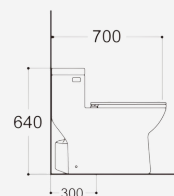

- Size 490 x 355 x 360 mm
- Strap 100 mm Roughing in

LX 668 One Piece

White

- Size 640 x 353 x 726 mm
- Siphonic flushing system
- Strap 300 mm Roughing in

LX 2064 One Piece

White

- Size 695 x 380 x 740 mm
- Rimless Siphonic flushing system
- Strap 100 mm Roughing in

LX 3032 One Piece

White

- Size 700 x 450 x 640 mm
- Siphonic flushing system
- Strap 300 mm Roughing in

LYRA

SANITARY WARE
TOILET

LX 4520 One Piece White

- Size 720 x 360 x 715 mm
- Siphonic flushing system
- Strap 300 mm Roughing in

LX 2772 Two Pieces White

- Size 690 x 405 x 745 mm
- Siphonic flushing system
- Strap 300 mm Roughing in

LX 2749A Two Pieces White

- Size 725 x 390 x 815 mm
- Siphonic flushing system
- Strap 300 mm Roughing in

White

- Wall hung basin
- Size 460 x 380 x 190 mm
- Square Shape

*Faucet is not included.

LYRA

FAUCET

BX 001J Wall Faucet

- Brass Body
- Plastic Handle
- Size 12 x 13 x 5 cm
- Brass Valve Core
- Glossy Surface