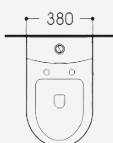

- Size 490 x 355 x 360 mm
- Strap 100 mm Roughing in

LX 668 One Piece

White

- Size 640 x 353 x 726 mm
- Siphonic flushing system
- Strap 300 mm Roughing in

LX 2064 One Piece

White

- Size 695 x 380 x 740 mm
- Rimless Siphonic flushing system
- Strap 100 mm Roughing in

LX 3032 One Piece

White

- Size 700 x 450 x 640 mm
- Siphonic flushing system
- Strap 300 mm Roughing in

LYRA

SANITARY WARE
TOILET

LX 4520 One Piece White

- Size 720 x 360 x 715 mm
- Siphonic flushing system
- Strap 300 mm Roughing in

LX 2772 Two Pieces White

- Size 690 x 405 x 745 mm
- Siphonic flushing system
- Strap 300 mm Roughing in

LX 2749A Two Pieces White

- Size 725 x 390 x 815 mm
- Siphonic flushing system
- Strap 300 mm Roughing in

White

- Wall hung basin
- Size 460 x 380 x 190 mm
- Square Shape

*Faucet is not included.

LYRA

FAUCET

BX 001J Wall Faucet

- Brass Body
- Plastic Handle
- Size 12 x 13 x 5 cm
- Brass Valve Core
- Glossy Surface