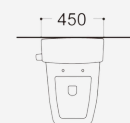

- Size 490 x 355 x 360 mm
- Strap 100 mm Roughing in

LX 668 One Piece

White

- Size 640 x 353 x 726 mm
- Siphonic flushing system
- Strap 300 mm Roughing in

LX 2064 One Piece

White

- Size 695 x 380 x 740 mm
- Rimless Siphonic flushing system
- Strap 100 mm Roughing in

LX 3032 One Piece

White

- Size 700 x 450 x 640 mm
- Siphonic flushing system
- Strap 300 mm Roughing in

LYRA

SANITARY WARE
TOILET

LX 4520 One Piece White

- Size 720 x 360 x 715 mm
- Siphonic flushing system
- Strap 300 mm Roughing in

LX 2772 Two Pieces White

- Size 690 x 405 x 745 mm
- Siphonic flushing system
- Strap 300 mm Roughing in

LX 2749A Two Pieces White

- Size 725 x 390 x 815 mm
- Siphonic flushing system
- Strap 300 mm Roughing in

White

- Wall hung basin
- Size 460 x 380 x 190 mm
- Square Shape

*Faucet is not included.

LYRA

FAUCET

BX 001J Wall Faucet

- Brass Body
- Plastic Handle
- Size 12 x 13 x 5 cm
- Brass Valve Core
- Glossy Surface