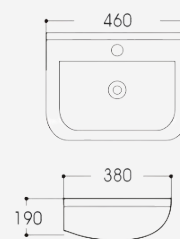

LX 2772 Two Pieces White

- Size 690 x 405 x 745 mm
- Siphonic flushing system
- Strap 300 mm Roughing in

LX 2749A Two Pieces White

- Size 725 x 390 x 815 mm
- Siphonic flushing system
- Strap 300 mm Roughing in

LYRA

SANITARY WARE

BASIN

LX-5025A Basin

White

- Countertop basin
- Size 490 x 380 x 130 mm
- Square Shape

*Faucet is not included.

FX 5620 Basin

White

- Wall hung basin
- Size 460 x 380 x 190 mm
- Square Shape

*Faucet is not included.

LYRA

FAUCET

BX 001J Wall Faucet

- Brass Body
- Plastic Handle
- Size 12 x 13 x 5 cm
- Brass Valve Core
- Glossy Surface

SX2 002C Basin Faucet

- Stainless Steel Body
- Stainless Steel Handle
- Size 16.5 x 15 x 7 cm
- Brass Valve Core
- Glossy Surface

ZX-003D Basin Faucet

- Zinc Alloy Body
- Zinc Alloy Handle
- Size 20 x 13 x 4.5 cm
- Ceramic Valve Core
- Glossy Surface