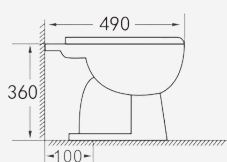

- Size 490 x 355 x 360 mm
- Strap 100 mm Roughing in

LX 668 One Piece

White

- Size 640 x 353 x 726 mm
- Siphonic flushing system
- Strap 300 mm Roughing in

LX 2064 One Piece

White

- Size 695 x 380 x 740 mm
- Rimless Siphonic flushing system
- Strap 100 mm Roughing in

LX 3032 One Piece

White

- Size 700 x 450 x 640 mm
- Siphonic flushing system
- Strap 300 mm Roughing in

LYRA

SANITARY WARE
TOILET

LX 4520 One Piece White

- Size 720 x 360 x 715 mm
- Siphonic flushing system
- Strap 300 mm Roughing in

LX 2772 Two Pieces White

- Size 690 x 405 x 745 mm
- Siphonic flushing system
- Strap 300 mm Roughing in

LX 2749A Two Pieces White

- Size 725 x 390 x 815 mm
- Siphonic flushing system
- Strap 300 mm Roughing in

White

- Wall hung basin
- Size 460 x 380 x 190 mm
- Square Shape

*Faucet is not included.

LYRA

FAUCET

BX 001J Wall Faucet

- Brass Body
- Plastic Handle
- Size 12 x 13 x 5 cm
- Brass Valve Core
- Glossy Surface