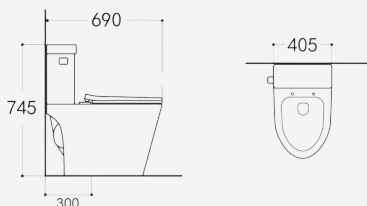

LX 3032 One Piece

White

- Size 700 x 450 x 640 mm
- Siphonic flushing system
- Strap 300 mm Roughing in

LYRA

SANITARY WARE
TOILET

LX 4520 One Piece White

- Size 720 x 360 x 715 mm
- Siphonic flushing system
- Strap 300 mm Roughing in

LX 2772 Two Pieces White

- Size 690 x 405 x 745 mm
- Siphonic flushing system
- Strap 300 mm Roughing in

LX 2749A Two Pieces White

- Size 725 x 390 x 815 mm
- Siphonic flushing system
- Strap 300 mm Roughing in

LYRA

SANITARY WARE

BASIN

LX-5025A Basin

White

- Countertop basin
- Size 490 x 380 x 130 mm
- Square Shape

*Faucet is not included.

FX 5620 Basin

White

- Wall hung basin
- Size 460 x 380 x 190 mm
- Square Shape

*Faucet is not included.

LYRA

FAUCET

BX 001J Wall Faucet

- Brass Body
- Plastic Handle
- Size 12 x 13 x 5 cm
- Brass Valve Core
- Glossy Surface