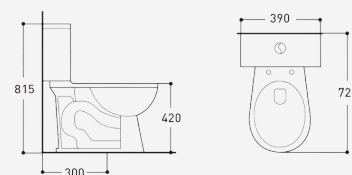

- Size 490 x 355 x 360 mm
- Strap 100 mm Roughing in

LX 668 One Piece

White

- Size 640 x 353 x 726 mm
- Siphonic flushing system
- Strap 300 mm Roughing in

LX 2064 One Piece

White

- Size 695 x 380 x 740 mm
- Rimless Siphonic flushing system
- Strap 100 mm Roughing in

LX 3032 One Piece

White

- Size 700 x 450 x 640 mm
- Siphonic flushing system
- Strap 300 mm Roughing in

LYRA

SANITARY WARE
TOILET

LX 4520 One Piece White

- Size 720 x 360 x 715 mm
- Siphonic flushing system
- Strap 300 mm Roughing in

LX 2772 Two Pieces White

- Size 690 x 405 x 745 mm
- Siphonic flushing system
- Strap 300 mm Roughing in

LX 2749A Two Pieces White

- Size 725 x 390 x 815 mm
- Siphonic flushing system
- Strap 300 mm Roughing in

White

- Wall hung basin
- Size 460 x 380 x 190 mm
- Square Shape

*Faucet is not included.

LYRA

FAUCET

BX 001J Wall Faucet

- Brass Body
- Plastic Handle
- Size 12 x 13 x 5 cm
- Brass Valve Core
- Glossy Surface