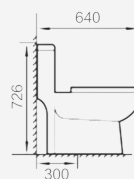

- Size 490 x 355 x 360 mm
- Strap 100 mm Roughing in

LX 668 One Piece

White

- Size 640 x 353 x 726 mm
- Siphonic flushing system
- Strap 300 mm Roughing in

LX 2064 One Piece

White

- Size 695 x 380 x 740 mm
- Rimless Siphonic flushing system
- Strap 100 mm Roughing in

LX 3032 One Piece

White

- Size 700 x 450 x 640 mm
- Siphonic flushing system
- Strap 300 mm Roughing in

LYRA

SANITARY WARE
TOILET

LX 4520 One Piece White

- Size 720 x 360 x 715 mm
- Siphonic flushing system
- Strap 300 mm Roughing in

LX 2772 Two Pieces White

- Size 690 x 405 x 745 mm
- Siphonic flushing system
- Strap 300 mm Roughing in

LX 2749A Two Pieces White

- Size 725 x 390 x 815 mm
- Siphonic flushing system
- Strap 300 mm Roughing in

White

- Wall hung basin
- Size 460 x 380 x 190 mm
- Square Shape

*Faucet is not included.

LYRA

FAUCET

BX 001J Wall Faucet

- Brass Body
- Plastic Handle
- Size 12 x 13 x 5 cm
- Brass Valve Core
- Glossy Surface