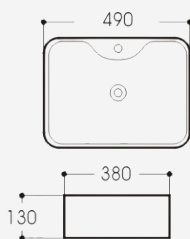

LX 2772 Two Pieces White

- Size 690 x 405 x 745 mm
- Siphonic flushing system
- Strap 300 mm Roughing in

LX 2749A Two Pieces White

- Size 725 x 390 x 815 mm
- Siphonic flushing system
- Strap 300 mm Roughing in

LYRA

SANITARY WARE

BASIN

LX-5025A Basin

White

- Countertop basin
- Size 490 x 380 x 130 mm
- Square Shape

*Faucet is not included.

FX 5620 Basin

White

- Wall hung basin
- Size 460 x 380 x 190 mm
- Square Shape

*Faucet is not included.

LYRA

FAUCET

BX 001J Wall Faucet

- Brass Body
- Plastic Handle
- Size 12 x 13 x 5 cm
- Brass Valve Core
- Glossy Surface

SX2 002C Basin Faucet

- Stainless Steel Body
- Stainless Steel Handle
- Size 16.5 x 15 x 7 cm
- Brass Valve Core
- Glossy Surface

ZX-003D Basin Faucet

- Zinc Alloy Body
- Zinc Alloy Handle
- Size 20 x 13 x 4.5 cm
- Ceramic Valve Core
- Glossy Surface