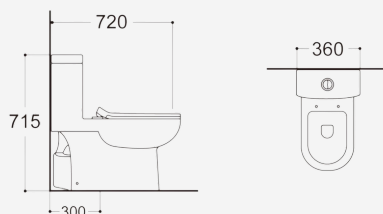

LX 3032 One Piece

White

- Size 700 x 450 x 640 mm
- Siphonic flushing system
- Strap 300 mm Roughing in

LYRA

SANITARY WARE
TOILET

LX 4520 One Piece White

- Size 720 x 360 x 715 mm
- Siphonic flushing system
- Strap 300 mm Roughing in

LX 2772 Two Pieces White

- Size 690 x 405 x 745 mm
- Siphonic flushing system
- Strap 300 mm Roughing in

LX 2749A Two Pieces White

- Size 725 x 390 x 815 mm
- Siphonic flushing system
- Strap 300 mm Roughing in

LYRA

SANITARY WARE

BASIN

LX-5025A Basin

White

- Countertop basin
- Size 490 x 380 x 130 mm
- Square Shape

*Faucet is not included.

FX 5620 Basin

White

- Wall hung basin
- Size 460 x 380 x 190 mm
- Square Shape

*Faucet is not included.

LYRA

FAUCET

BX 001J Wall Faucet

- Brass Body
- Plastic Handle
- Size 12 x 13 x 5 cm
- Brass Valve Core
- Glossy Surface