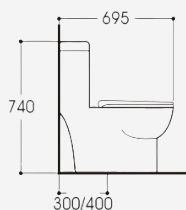

- Size 490 x 355 x 360 mm
- Strap 100 mm Roughing in

LX 668 One Piece

White

- Size 640 x 353 x 726 mm
- Siphonic flushing system
- Strap 300 mm Roughing in

LX 2064 One Piece

White

- Size 695 x 380 x 740 mm
- Rimless Siphonic flushing system
- Strap 100 mm Roughing in

LX 3032 One Piece

White

- Size 700 x 450 x 640 mm
- Siphonic flushing system
- Strap 300 mm Roughing in

LYRA

SANITARY WARE
TOILET

LX 4520 One Piece White

- Size 720 x 360 x 715 mm
- Siphonic flushing system
- Strap 300 mm Roughing in

LX 2772 Two Pieces White

- Size 690 x 405 x 745 mm
- Siphonic flushing system
- Strap 300 mm Roughing in

LX 2749A Two Pieces White

- Size 725 x 390 x 815 mm
- Siphonic flushing system
- Strap 300 mm Roughing in

White

- Wall hung basin
- Size 460 x 380 x 190 mm
- Square Shape

*Faucet is not included.

LYRA

FAUCET

BX 001J Wall Faucet

- Brass Body
- Plastic Handle
- Size 12 x 13 x 5 cm
- Brass Valve Core
- Glossy Surface